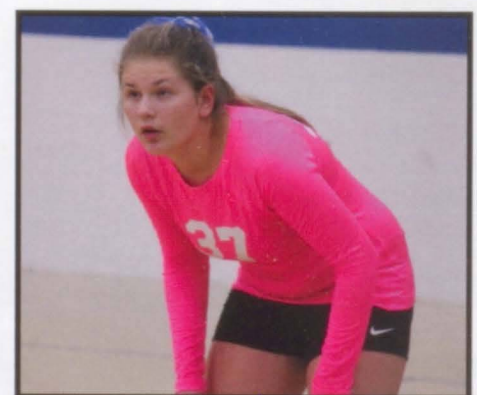

JR. HIGH VOLLEYBALL

Back Row (L to R): Coach **Deanna Hardman**, **Kimberly Moore**, **Nicole Hardman**, **Bailey Edgar**, **Hannah Whitford**, and Coach **Jenny Howe**.
Front Row (L to R): **Karlie Howe**, **Kennedy Bearden**, **Shelly Moore**, and **Destiny Crumbaugh**.

JUMP SERVE **Nicole Hardman** gives the other team a harder serve to return. She was the only 8th grader who could jump serve this season. "It was a lot of fun to win and go undefeated this season."- **Nicole Hardman**

TIP TIP TIP **Bailey Edgar** goes for the tip hoping to add a point to her team's score. She had some really nice plays at the net. "It's fun to be the setter and set up a hitter for a possible point."- **Bailey Edgar**

DOWN AND READY **Kennedy Bearden** is determined to get the next pass that comes her way. She did a great job at passing. "I really liked my team because we all got along really well."- **Kennedy Bearden**